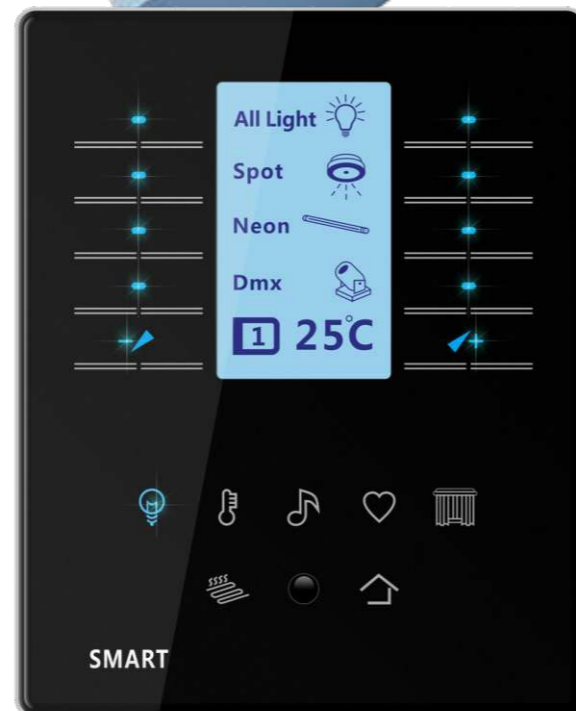

OFFICE Package

Add Technology to your everyday life
Stand out
be different

- Energy Control
- Scheduling
- Moods
  - Welcome
  - Meeting
  - Presentation
  - Brain Storming
  - Pause/ Break
  - Good Bye
- Temperature
- Presentation Control
- Convenience
- Comfort
- Media Control
- Wifi and 4G Control

- Projector
- Projector Screen
- Toilet Motion Light
- Scheduling
- Moods
- TV Control
- Door Lock Release
- Touch Wall Panel
- Apple Tv Control
- LED Strip On/Off
- Air Conditioning Control
- Curtain / Drape Control
- Lights Control
- Set Top Box Control
- Hand Held Remote Control
- Blue Ray Control
- Control over Wifi / 3G/ 4G