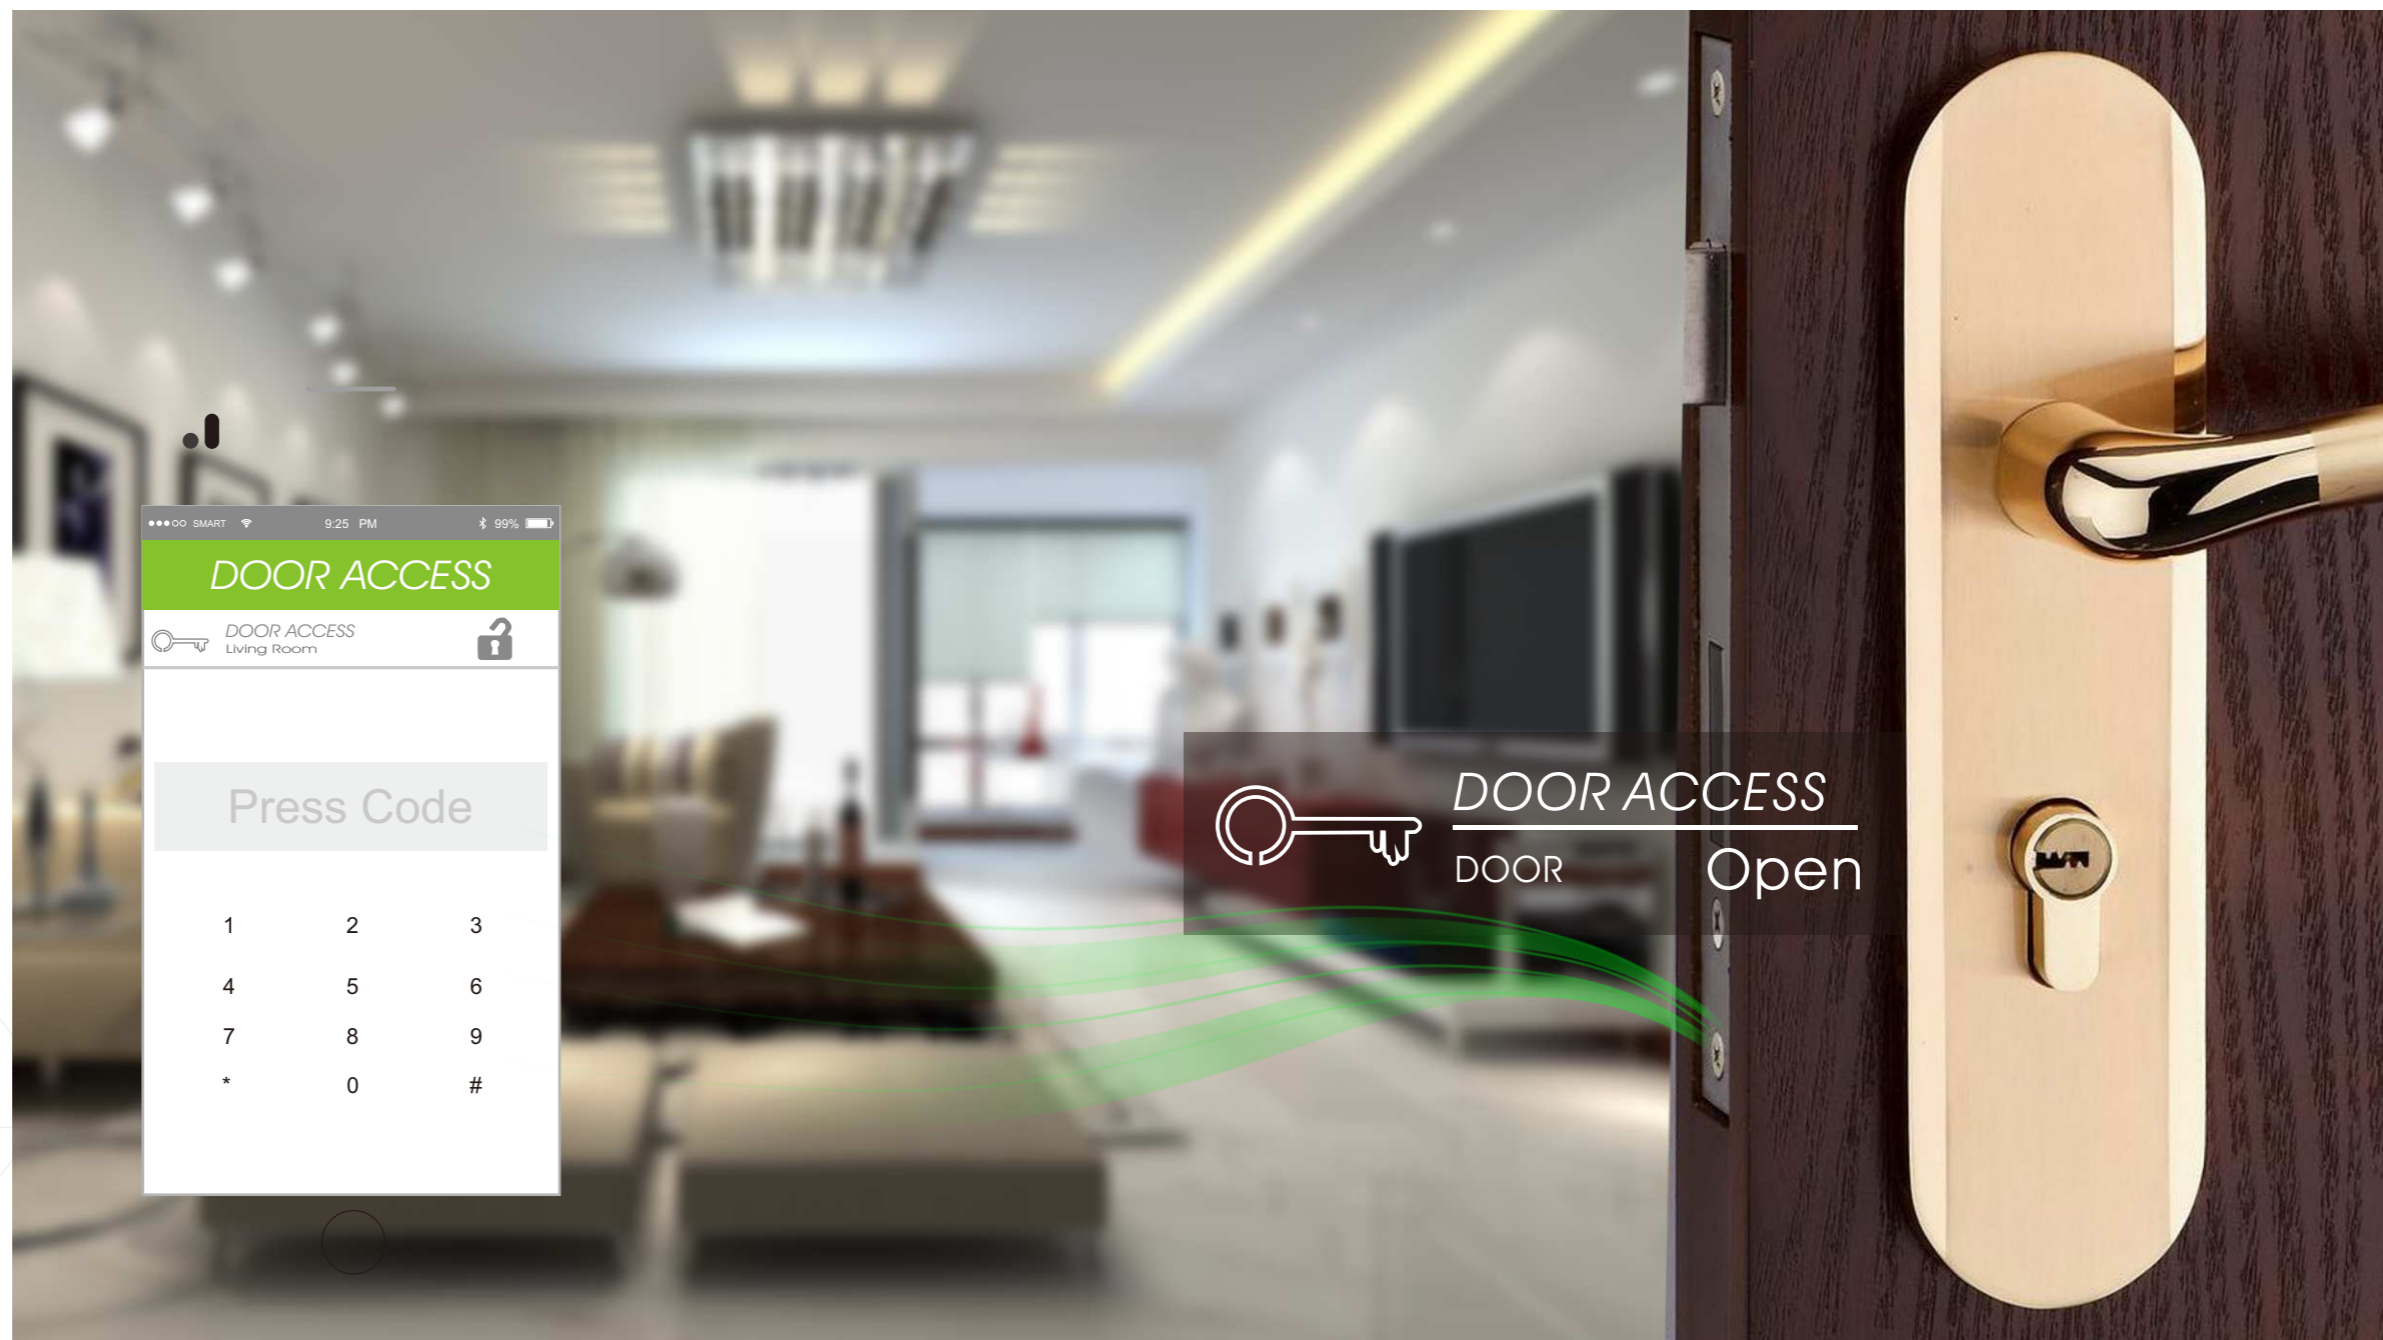

# SHADING MOTOR CONTROL

CURTAIN  
DRAPE  
BLIND  
SHUTTER

Motorized Shades Control: Shutters, Blinds, Curtains, Drapes, Skylights, Pool Covers, Turntables, and More ...

# DOOR ACCESS CONTROL

STRIKE  
 SASH LOCK  
 ELECTRIC LOCK  
 ELECT. BOLT  
 MAGNETIC LOCK

Motorized Access Control: Strikes, Electronic lock release, Gates, Rollers ...