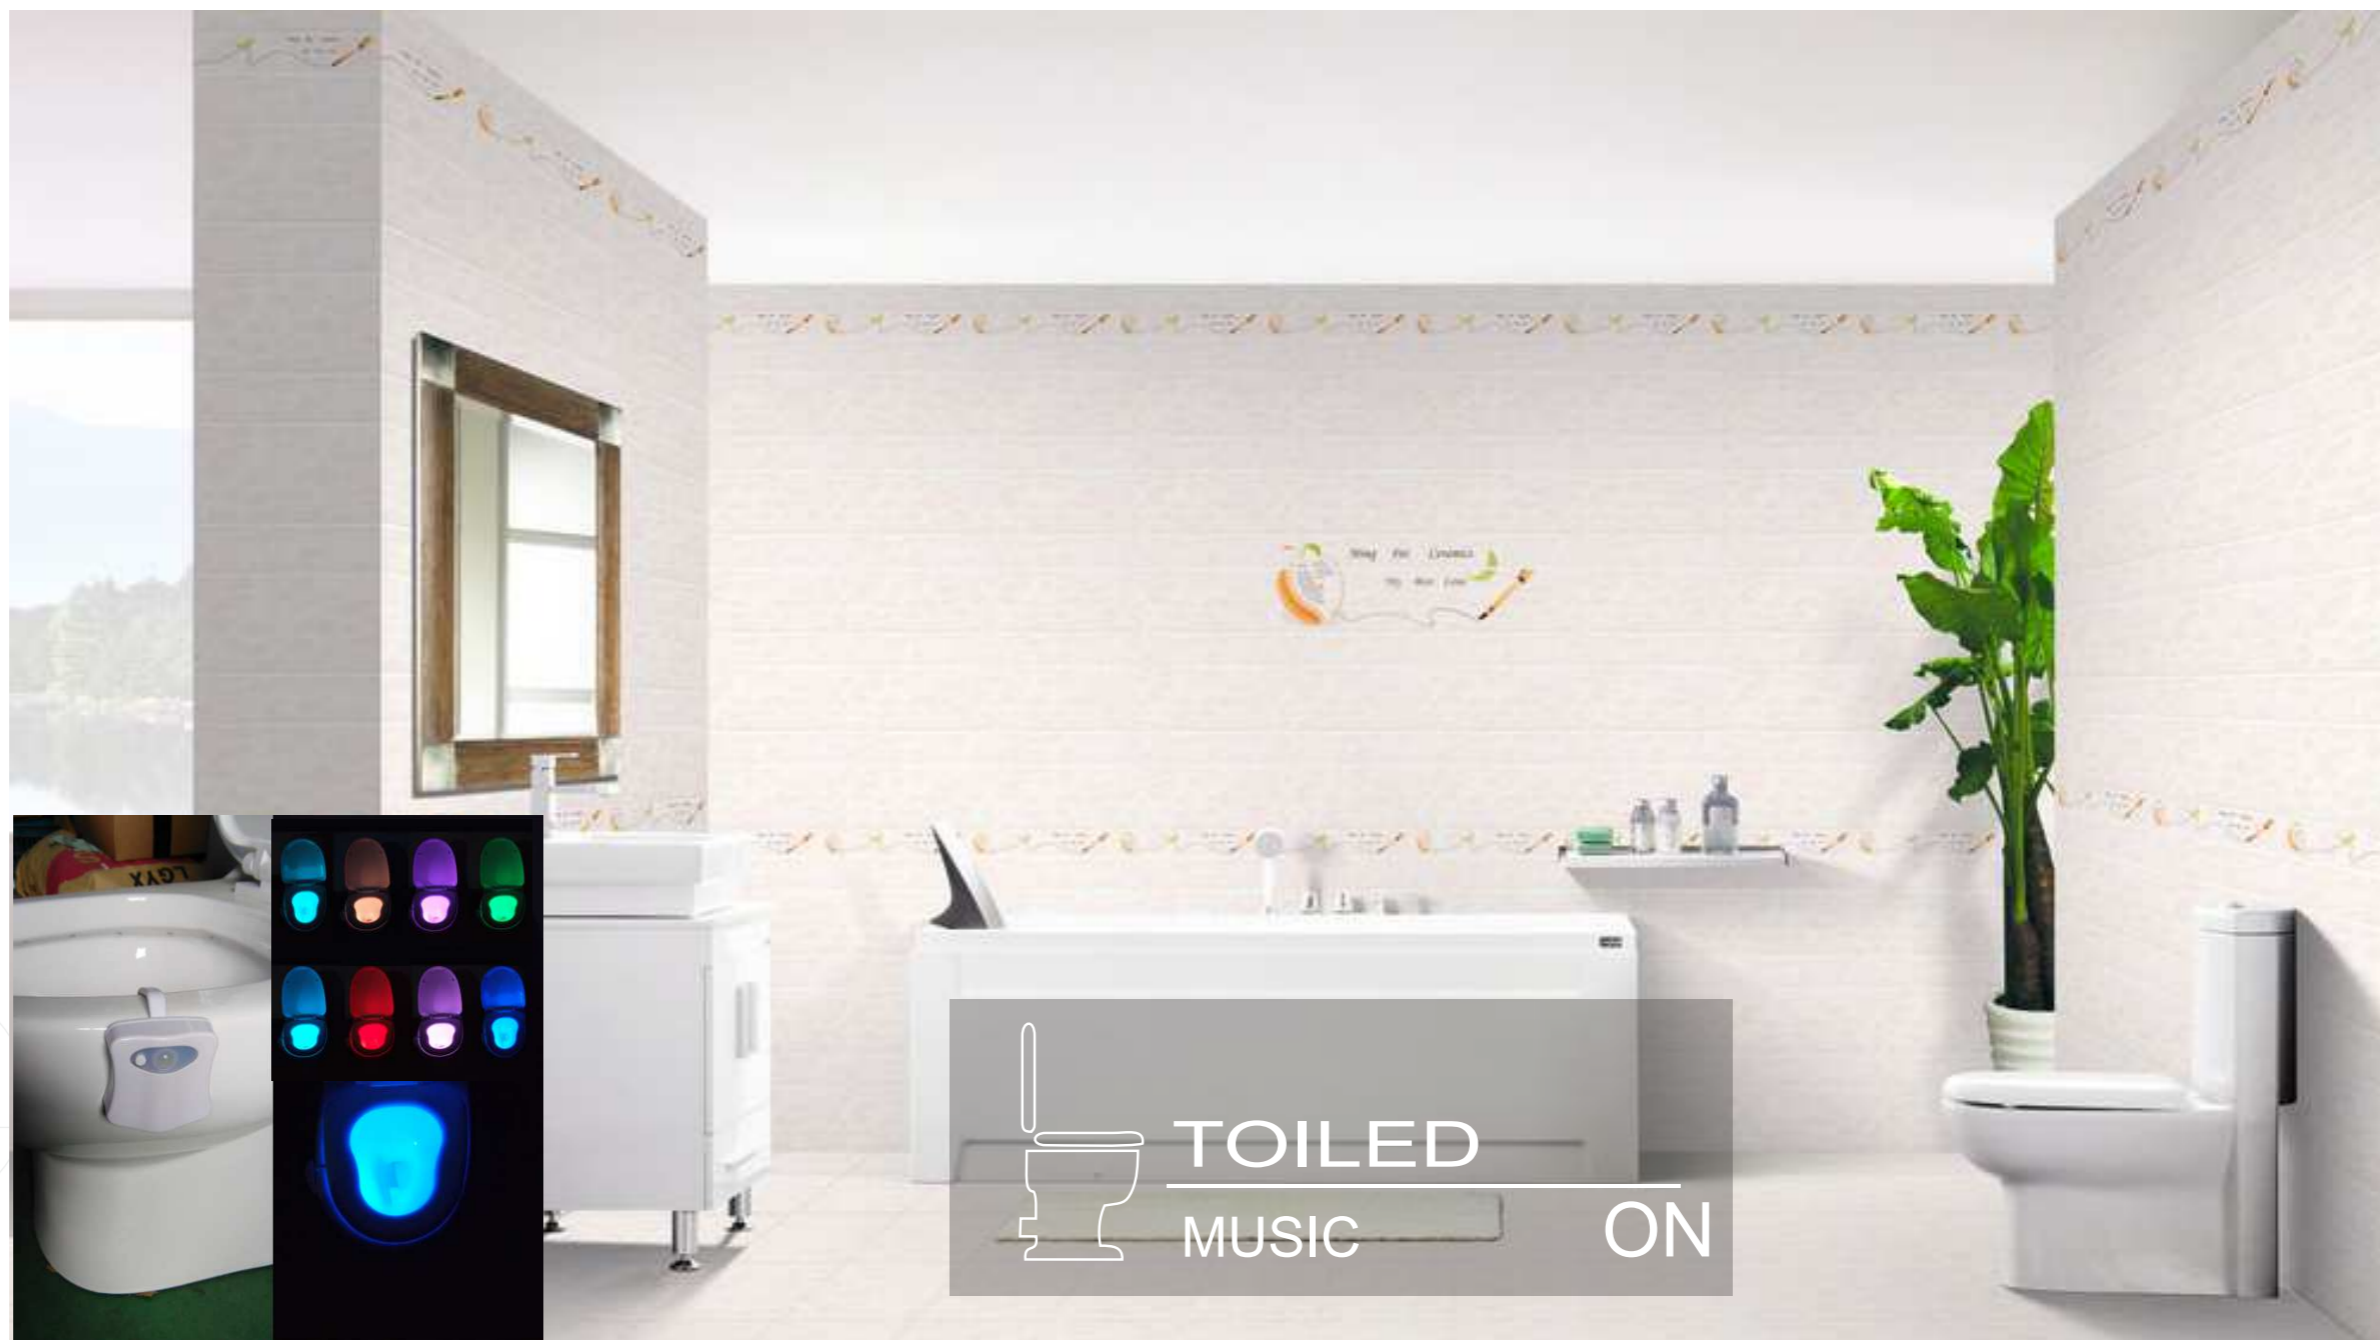

# TOILED CONTROL

MOTION  
LUX  
COLOR  
ILLUMINATION

Toilet LED Color: Only lights up if toilet is dark, Colorful, Motion activated, easy, elegant, colorful...