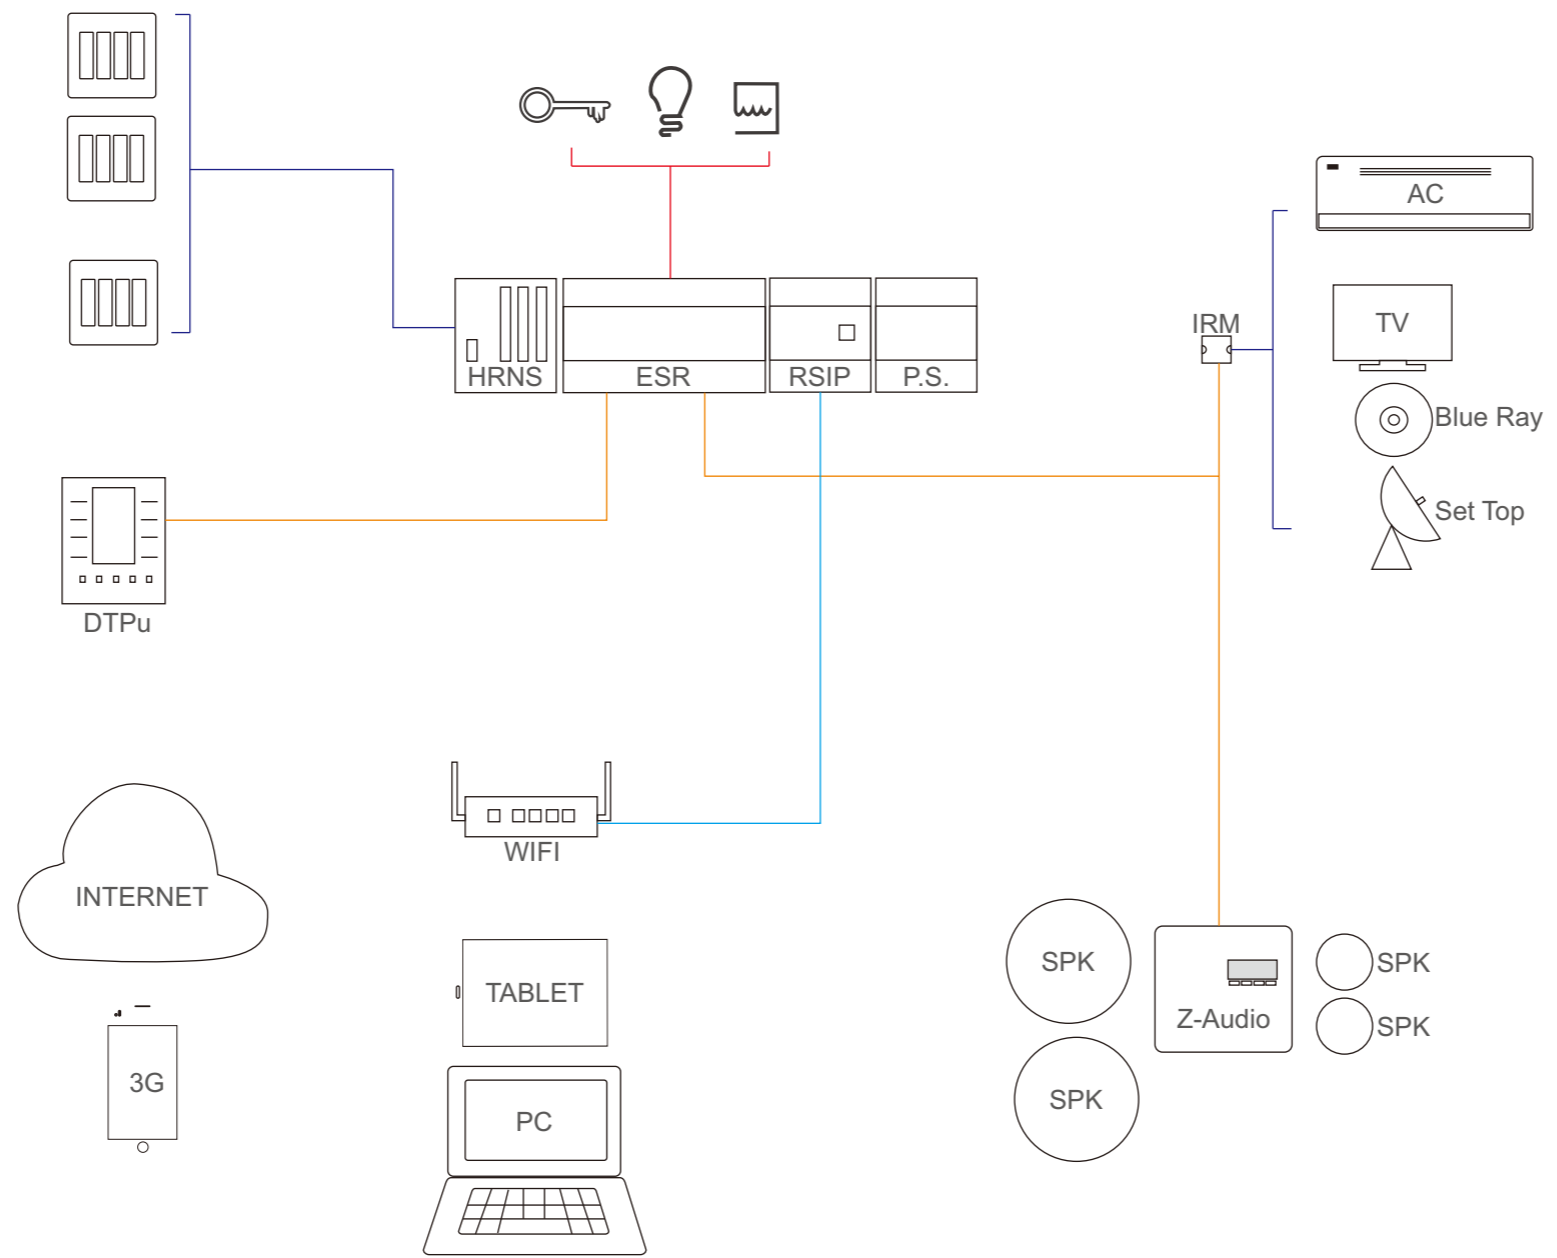

DIAGRAM EXAMPLE

Simple Wiring
CAT5 Cable
Pre Programed
Easy App
Techno-DIY
Durable