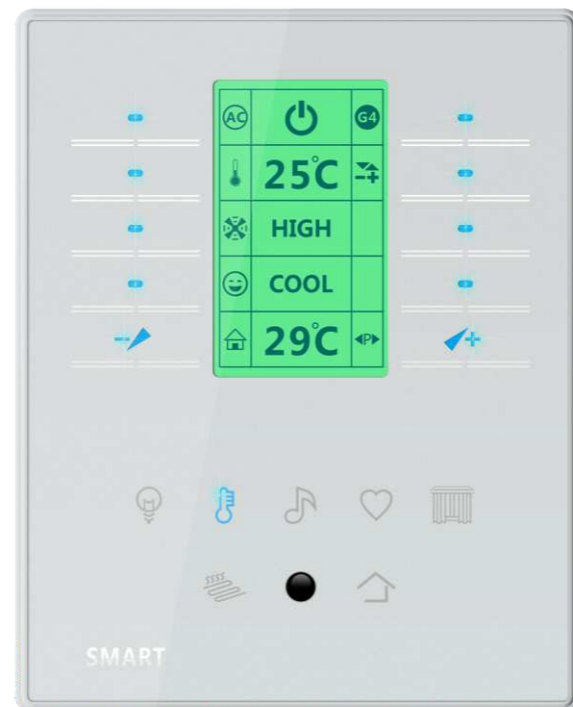

VILLA Package

Add Technology to
your everyday life
Stand out
be different

- Energy Control
- Scheduling
- Moods
  - Welcome
  - Dining
  - Relax
  - Study
  - Party
  - Good Night
  - Away
- Temperature
- Convenience
- Comfort
- Audio/ Music
- Media Control
- Wifi and 4G Control

- Scheduling
- LED Strip On/Off
- Lights Control
- Door Lock Release
- Touch Wall Panel
- Blue Ray Control
- Music / Audio
- Moods
- Air Conditioning Control
- Set Top Box Control
- Control over Wifi / 3G/ 4G
- Toilet Motion Light
- Gate and Garage
- TV Control
- Apple Tv Control
- Curtain / Drape Control
- Hand Held Remote Control