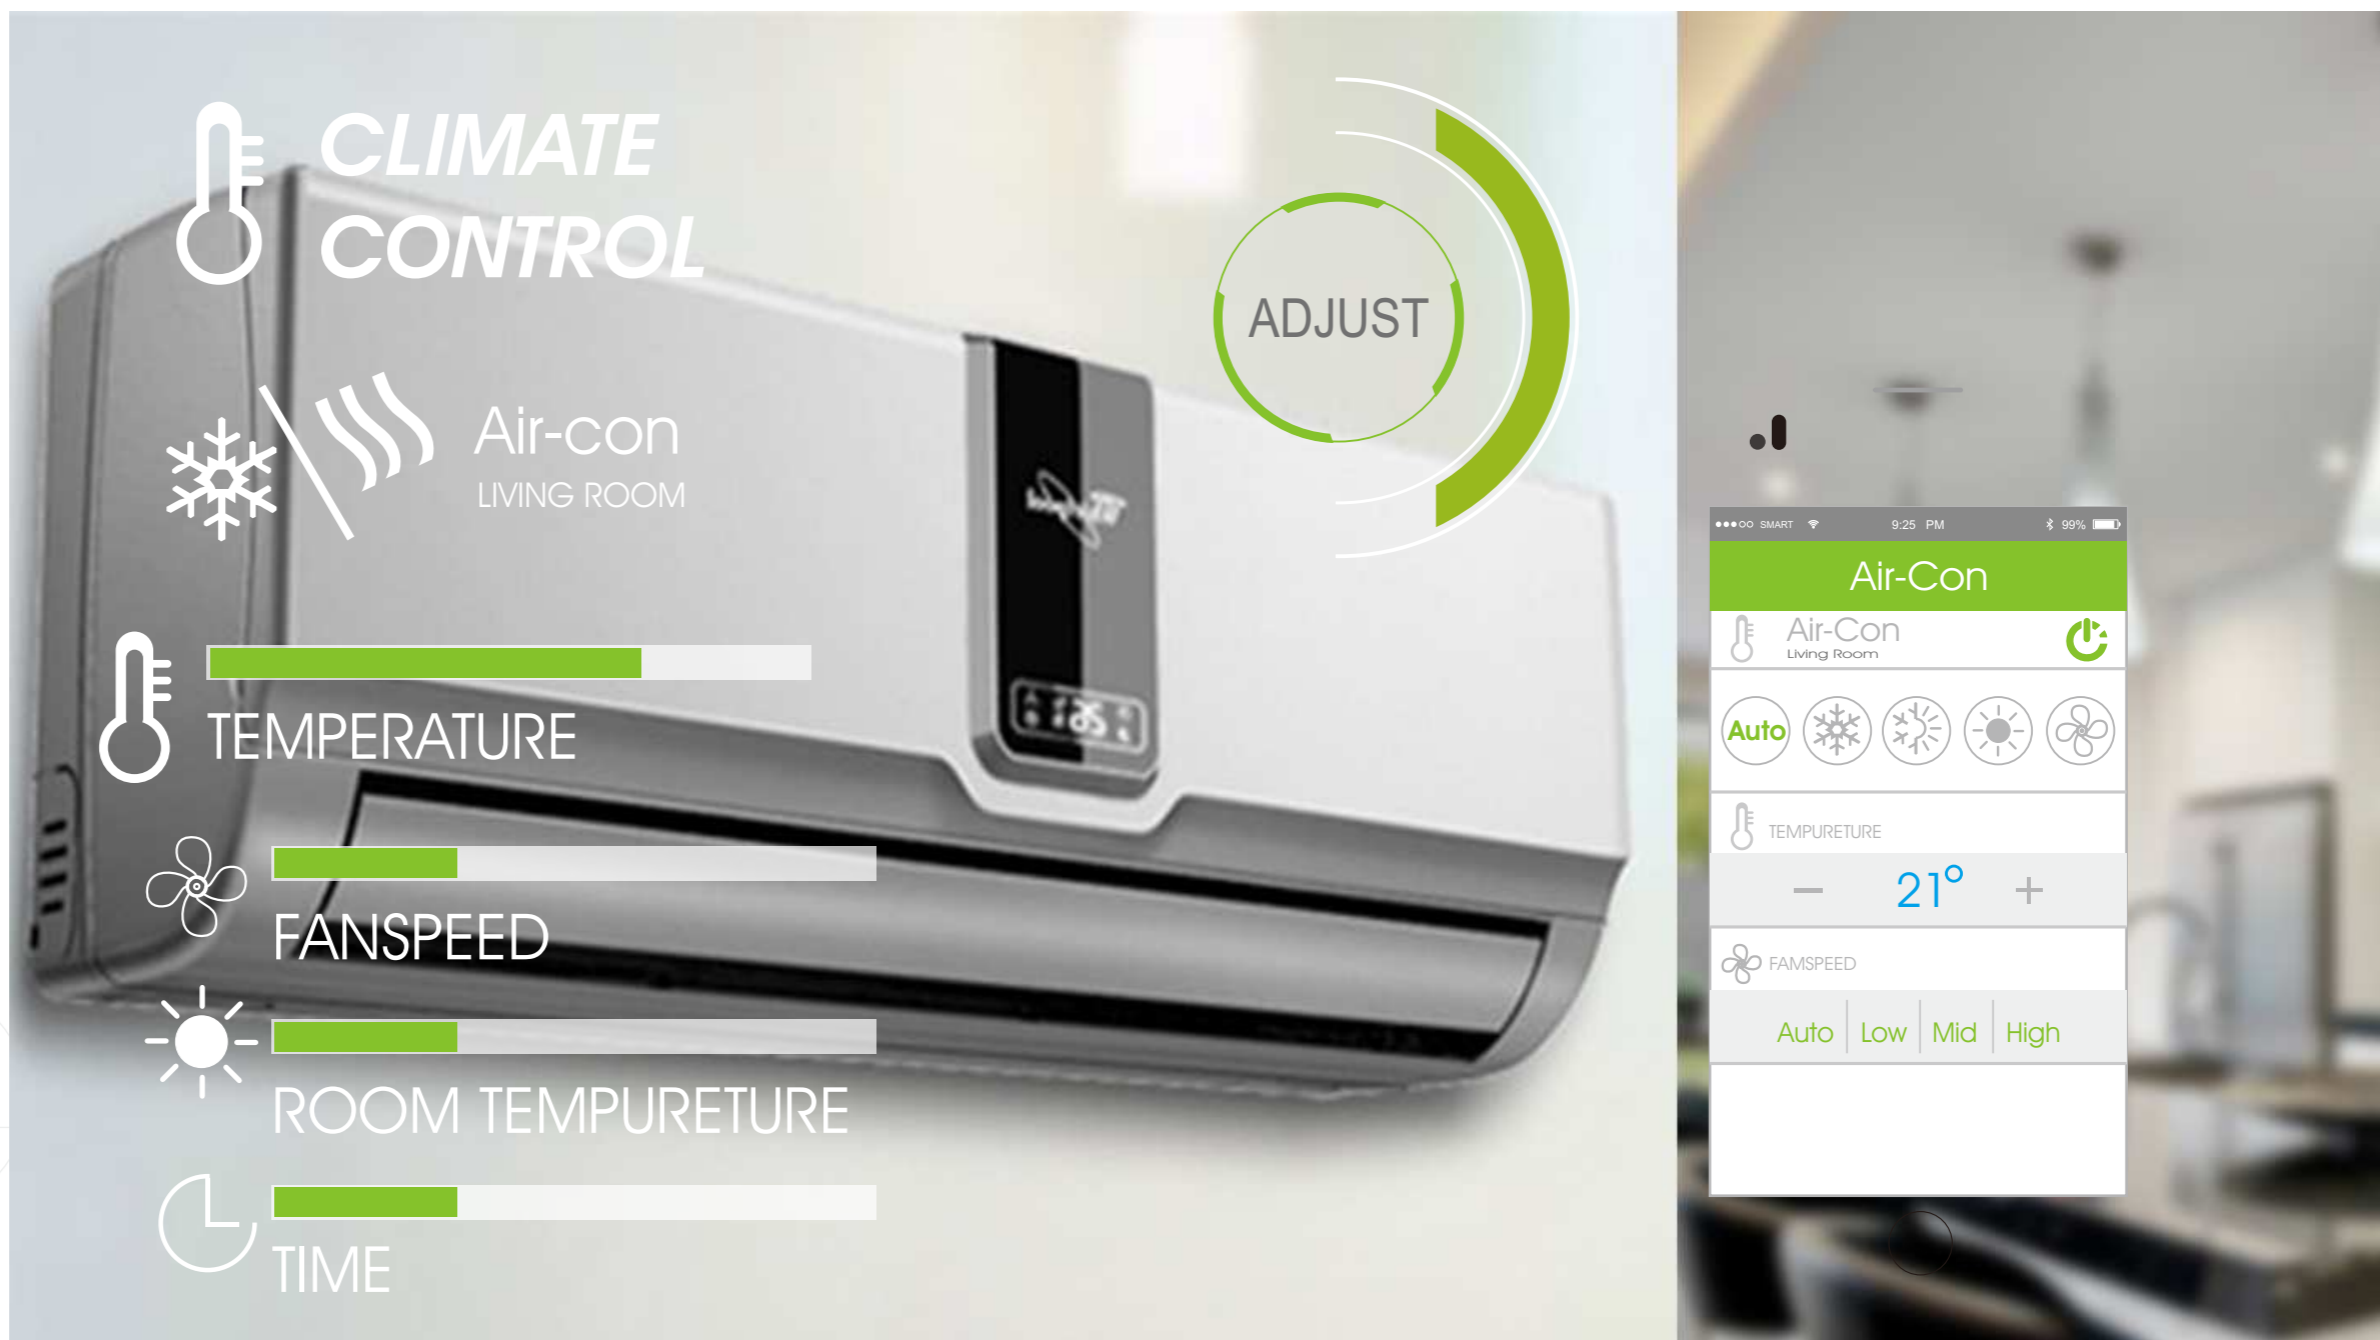

CLIMATE CONTROL

TEMPERATURE
FAN SPEED
COOLING
HEATING
TIMERS