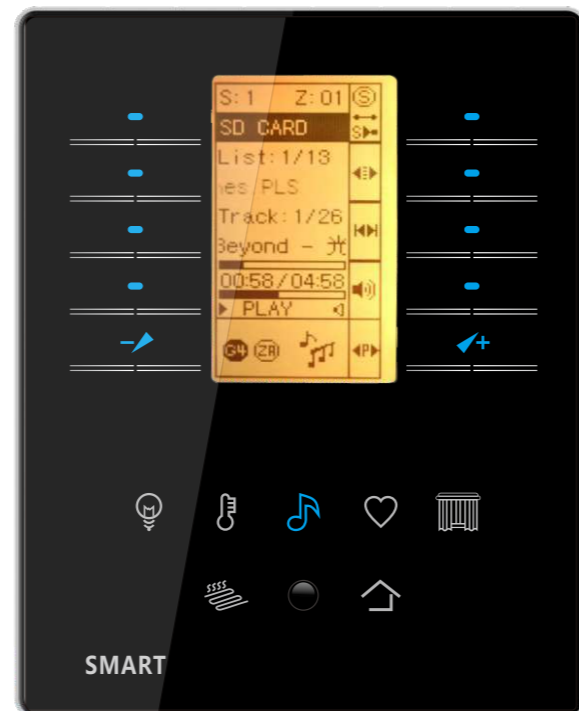

- Scheduling
- Door Lock Release
- LED Strip On/Off
- Lights Control
- Blue Ray Control
- Touch Wall Panel
- Toilet Motion Light
- Set Top Box Control
- Air Conditioning Control
- TV Control
- Moods
- Apple Tv Control
- Curtain / Drape Control
- Hand Held Remote Control
- Control over Wifi / 3G/ 4G